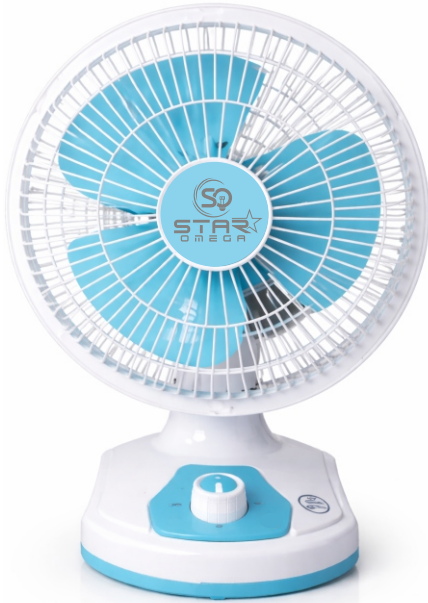

SAMRT SOLAR LIGHT

Charging : SOLAR PLATE
Battery: 2600 Mah
Warranty : Non Warrenty
Day Night Sensor
M.R.P:

MANUFACTURES OF INNOVATIVE LIGHTING & COOLING FAN

GST No :-24AAJFO1145K1ZA

Email:- omegaledlights24@gmail.com